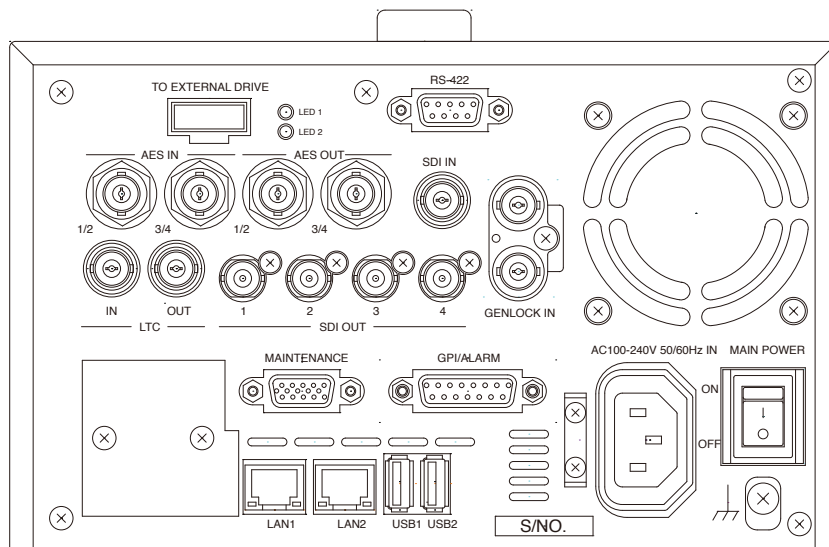

LTO-5 Video Archiving Recorder

LTR-100HS

External Dimensions

Rear View

LTO-5 Video Archiving Recorder

LTR-120HS

External Dimensions

Rear View