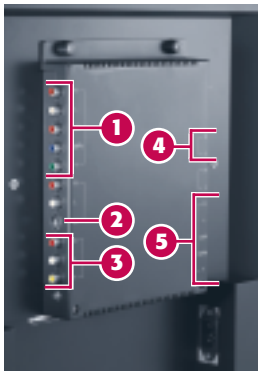

1. Component video (#1) with audio
2. S-video with audio
3. Composite video with audio
4. DVI with audio (R/L)
5. Component video (#2) with audio
6. RGB (VGA) with audio (3.5 mini)

The N3200w features a number of input connections to ensure long-term compatibility with evolving technology.

LCD PANEL	Type	32" wide color, 1280x768 LCD TV
	Display Area	27.06" horizontal x 16.24" vertical; 32" diagonal
	Brightness	550 cd/m² (typ)
	Contrast Ratio	600:1 (typ)
	Viewing Angle	170° horizontal, 170° vertical @ CR > 10
	Response Time	9ms (Tr, Tf) (typ)
	Aspect Ratio	15:9
	Glass Surface	Anti-glare
VIDEO INPUT	Tuner	NTSC
	Analog	RGB analog (75 ohms, 0.7/1.0 VP-p)
	Video	S-video, composite (RCA jack), YCbCr or YPbPr signal (component 1 & 2), RGB
	Digital	DVI with HDCP (content protection)
VIDEO OUTPUT	Output 1	R/L audio
AUDIO OUTPUT	Speakers	2x12-watt
COMPATIBILITY	PC	Compatible from VGA up to 1280x1024 non-interlaced, 1280x768 preferred
	MAC®	Power Mac™ G3/G4 up to 1280x1024, 1280x768 (preferred)
POWER	Voltage	100–240 (universal), 50–60Hz
	Consumption	190W (typ)
	Connector	3-pin plug
CONTROLS	Basic Remote	Volume +, -, channel up/down, sources, menu, power, headphone
	Remote	51-key, IR, AAA battery type
ONVIEW®	Picture	Contrast, brightness, color, tint, sharpness, video mode
	Sound Setup	Volume, treble, bass, balance, audio mode, speaker, MTS
	Setup	TV(air/cable), auto scan, channel skipped, channel select, closed caption, parental control, current time, TV on status, TV on timer, sleep timer, languages, noise reduction, preference
	Screen	Picture-in-picture (PIP), PIP position, picture-on-picture (POP), SWAP, screen mode
OPERATING CONDITIONS	Temperature	32–104°F (0–40°C)
	Humidity	10–90% (non-condensing)
DIMENSIONS (W X H X D)	Physical	1054mm x 623mm x 220mm 42.2" x 24.9" x 8.8"
	WEIGHT	Net 22.5 kg (49.6 lb.) Gross 28.5 kg (62.8 lb.)
REGULATIONS		FCC-B, UL, cUL, ICES003
WARRANTY		One-year limited warranty on parts, labor and backlight.

ViewSonic®

ViewSonic Corporation • 381 Brea Canyon Road, Walnut, CA 91789

Phone (800) 888-8583 or (909) 444-8888 • In Canada (866) 262-1967 • Fax (909) 839-7922 • SalesInfo@ViewSonic.com • ViewSonic.com

*Cable provider and set-top box needed to view HDTV. **Adapter may be required. Analog adapter available from ViewSonic. Specifications subject to change without notice. Selection, offers and programs may vary by country; see your ViewSonic representative for complete details. Corporate names, trademarks stated herein are the property of their respective companies. Copyright © 2004 ViewSonic Corporation. All rights reserved. [12080-01B-09/04] N3200w-1

For more product information, visit us on the web at ViewSonic.com

specifications