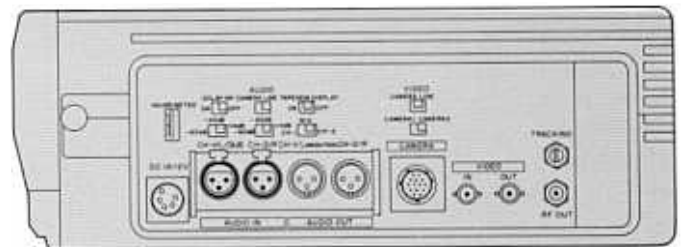

- **Superior Performance (SP) Technology** for excellent quality picture.
- **Interchangeable with conventional format**
- **Dolby C-Type Noise Reduction System** for superior sound quality.
- **BKU-706 Plug-in Time Code Generator (optional)** for time code recording.
- **Y/C separate input (14-pin Camera)** to reduce cross color.
- **Back-space Editing Capability** for smooth transitions between scenes.
- **Video Confidence Playback** to verify the recorded pictures simultaneously during recording.
- **Three ways of warning system:** warning on LCD/camera viewfinder and through audible warning alarm.
- **Simple remote operation** by the RM-770 Optional Remote Control Unit. (wired only)
- **High speed picture search:** \pm X10 normal speed.
- **Headphone jack** for audio monitoring.
- **Audio XLR connectors.**
- **RF OUT:** connected to a TV receiver.
- **Battery Operation:** NP-1B \times 2
- **Compact and lightweight.**

VO-8800 side panel

Connectors	
VIDEO IN	—BNC
VIDEO OUT	—BNC
AUDIO IN	—XLR (F)
AUDIO OUT	—XLR (M)
RF OUT	—F-type
HEADPHONE	—Phone
MICROPHONES	—XLR (F)
REMOTE	—Special mini
CAMERA	—14-pin
DC IN	—4-pin

SUPPLIED ACCESSORIES

- Operation Manual (1)
- Shoulder Strap (1)

OPTIONAL ACCESSORIES

- BKU-706 Time Code Generator
- AH-8800 Carrying Handle
- LC-8800 Carrying Case
- NP-1B Rechargeable Battery
- BC-1WB Battery Charger
- CMA-8A AC Adaptor
- CCQX-3 Cable (3m) for AC Adaptor
- RM-770 Remote Control Unit