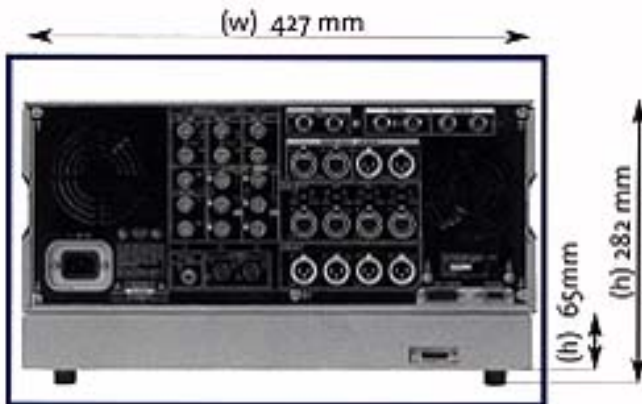

Specifications

TURBO-UVW TURBO-DSR

Operational

Proc-Amp Variable controls are:

Normal OFF (preset)
Pull ON (variable)

LED's indicate variable condition

Push- button selectable jog/shuttle

Permits playback audio level control